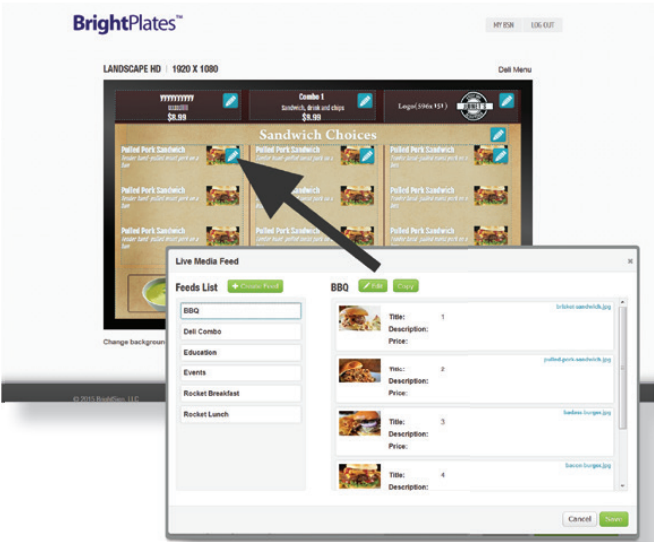

### Features

- Cloud-based sign creation web service accessible from any PC or Mac
- Ready to use templates in portrait or landscape orientation for a variety of verticals:
  - Menus
  - Education
  - Retail
  - Corporate
- Customizable to match your brand
- Deliver finished presentations to networked BrightSign HD, XD and 4K players on your BrightPlates account
- Ideal for small networks using single player publishing
- Easily update content remotely
- Connect with content designers to create, upload and deploy original HTML templates
- Option to upgrade to a BrightSign Network account for publishing to network groups, scheduling, and other network management features.

### Requirements

- BrightSign XD230, XD1030, XD1230, HD222, HD1022, XD232, XD1032, XD1132, 4K242, 4K1042, 4K1142
- Subscription to BrightPlates (\$49/player/year) or included with BrightSign Network account (\$99/player/year)
- PC or Mac with an Internet connection and web browser

## How it Works

1. Select from an array of templates.

2. Customize the template with your images, video, text and live media content, etc.

3. Publish with ease.