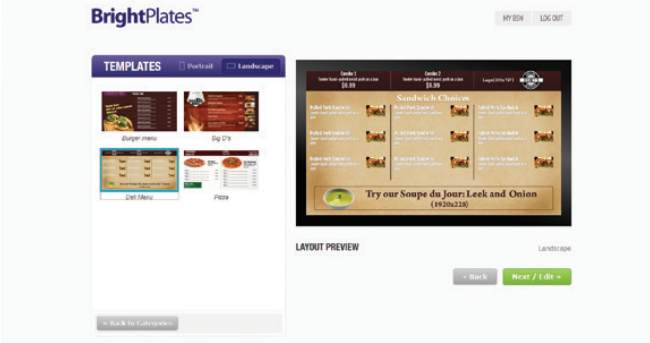

How it Works

1. Select from an array of templates.